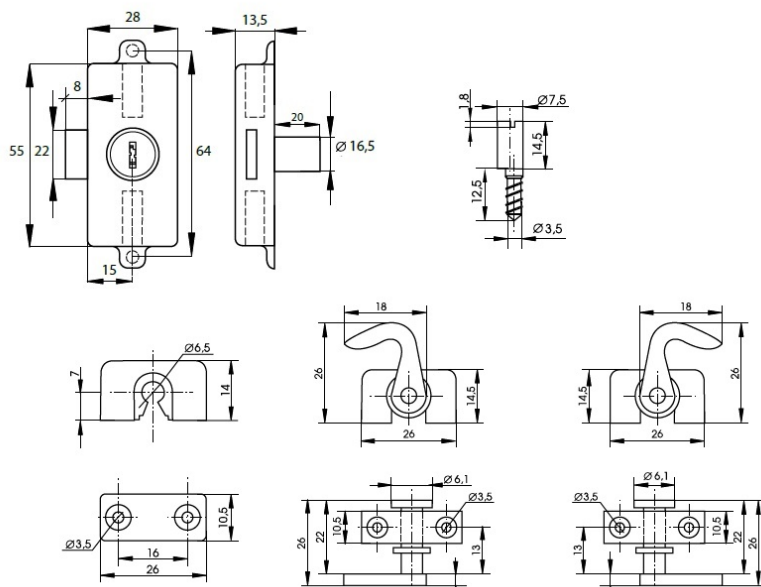

## Description:

Rotary Bar Lock H-922,  $\varnothing 16,5 \times 20 \text{mm}$ , RH, NPL, HCK SISO, With Accessories But No Bar

## Item number:

14.05.284-5

Units	Box	Carton	HS Code	Barcode
Pcs.	10	100	8301300000	
				5704866043212