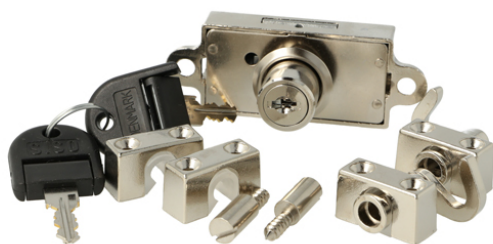

PRODUCT SHEET

Description:

Rotary Bar Lock H-922, $\varnothing 16,5 \times 20 \text{mm}$, RH, NPL, HCK SISO, With Accessories But No Bar

Item number:

14.05.284-5

Units	Box	Carton	HS Code	Barcode
Pcs.	10	100	8301300000	
				5704866043212

SISO A/S

Mileparken 11
DK-2740 Skovlunde
Denmark
VAT: DK 24786013

Phone +45 45 830 900

www.siso.dk
siso@siso.dk

Danske Bank
Nytorv Branch
Copenhagen
SWIFT: DABADKKK

Account no.
4180 3112 112936
IBAN Account
DK7230003112112936